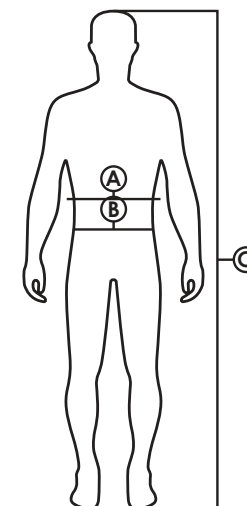

CAPISPALLA / TOPS / TOPS / CHAQUETAS / OBERTEILE

INTERNATIONAL	XS	S	M	L	XL	XXL	XXXL	4XL
IT	XS	S	M	L	XL	XXL	XXXL	4XL
DE	XXS	XS	S	M	L	XL	XXL	XXXL
FR	XXS	XS	S	M	L	XL	XXL	XXXL
UK	12	14	16	18	20	22	24	26
US	XXS	XS	S	M	L	XL	XXL	XXXL
HEIGHT ©	163-166	167-171	172-177	178-183	184-188	189-192	193-196	197-200
CHEST CM ①	86-90	90-94	94-98	98-104	104-110	110-116	116-122	122-128