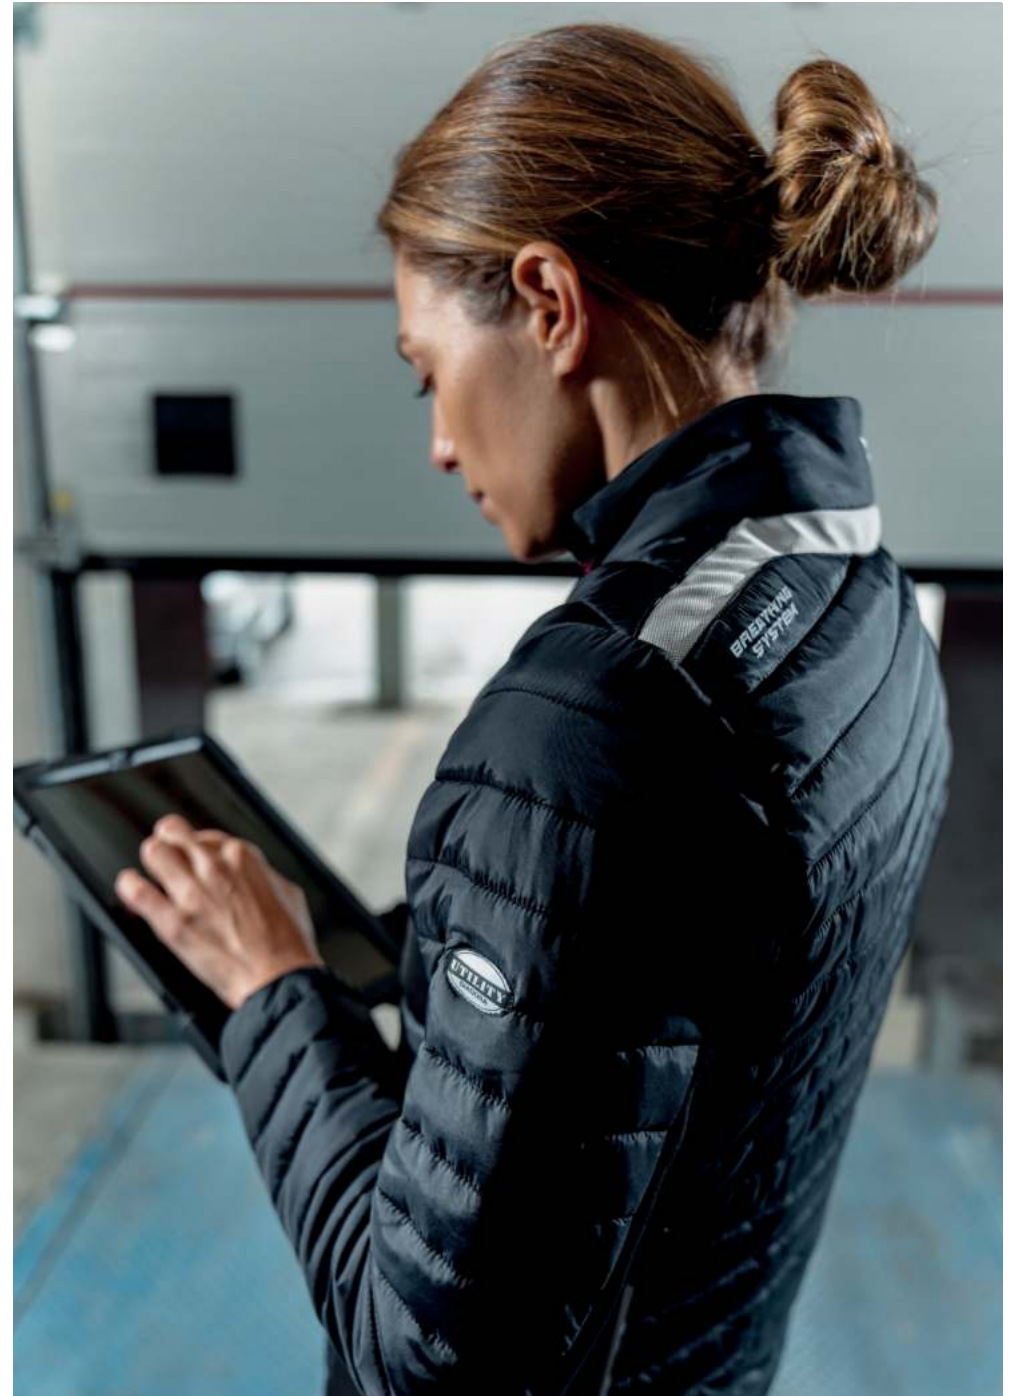

REFLEX DETAILS **b-Fit STRETCH**

WINDLESS

PLUS

WATER RESISTANT FABRIC
 WATER COLUMN: 3000MM

LIGHT PADDED JACKET ATHENA

COD. 702.179460

SIZES XS/XXL

COMPOSITION