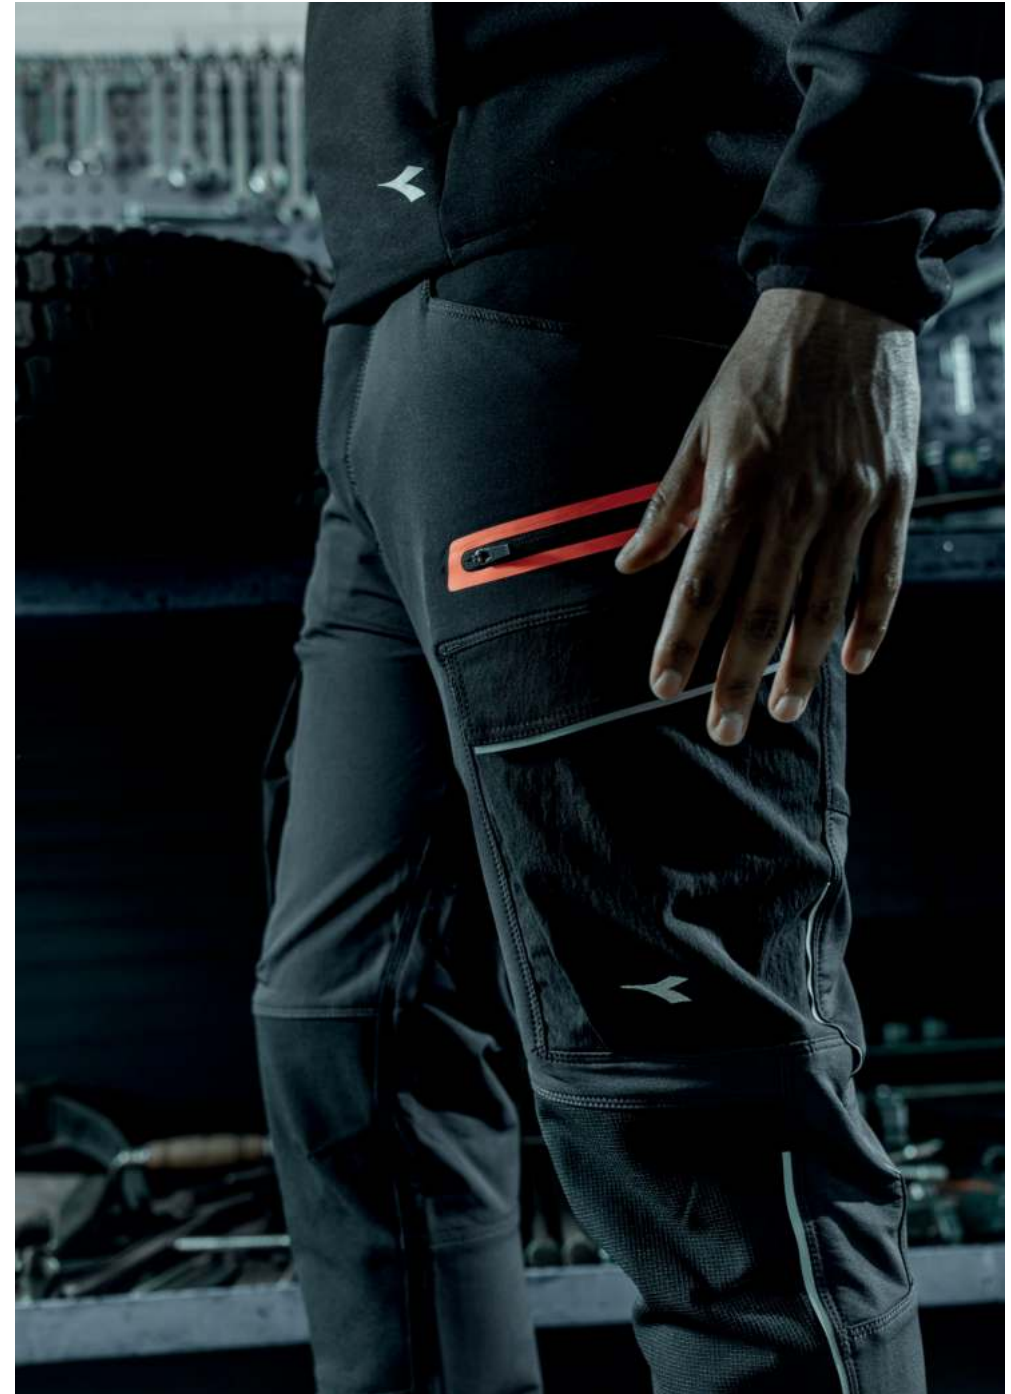

Col. 70437
CLIMBING IVY

TECHNOLOGIES

RIPSTOP

b-Fit
STRETCH

PLUS

PANT MOSCOW CARGO

COD. 702.177268

SIZES S/3XL