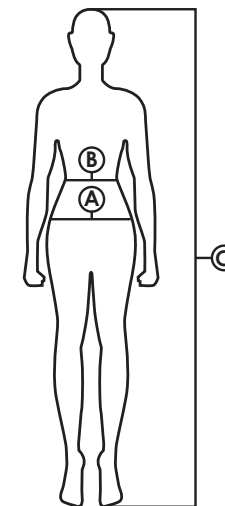

TABELLA TAGLIE / TABLE OF SIZES / TABLEAU DES TAILLES / GUÍA DE TALLAS / GRÖSSENTABELLE

WOMAN

PANTALONI / PANTS / PANTALONS / PANTALONES / HOSEN

INTERNATIONAL	XXS	XS	S	M	L	XL	XXL
IT	38	40	42	44	46	48	50
DE	32	34	36	38	40	42	44
FR / ES	34	36	38	40	42	44	46
UK	6	8	10	12	14	16	18
US	2	4	6	8	10	12	14
HIP CM (A)	88	92	96	100	104	108	112
WAIST BAND CM (B)	64	68	72	76	80	84	90
HEIGHT CM (C)	160-162	164-166	168-170	172-174	176-178	180-182	184-186