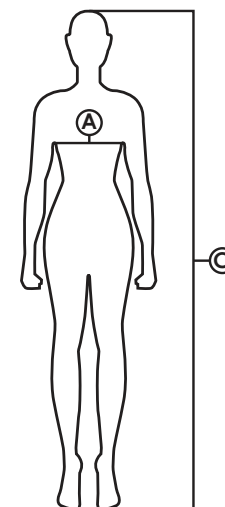

CAPISPALLA / TOPS / TOPS / CHAQUETAS / OBERTEILE

SIZE	XS	S	M	L	XL	2XL
IT	XS	S	M	L	XL	2XL
DE	XXS	XS	S	M	L	XL
FR / ES / UK	XS	S	M	L	XL	2XL
US	XXS	XS	S	M	L	XL
CHEST CM (A)	80-82	84-88	90-94	96-100	102-108	108-112
HEIGHT CM (C)	164-166	168-170	172-174	176-178	180-182	184-186